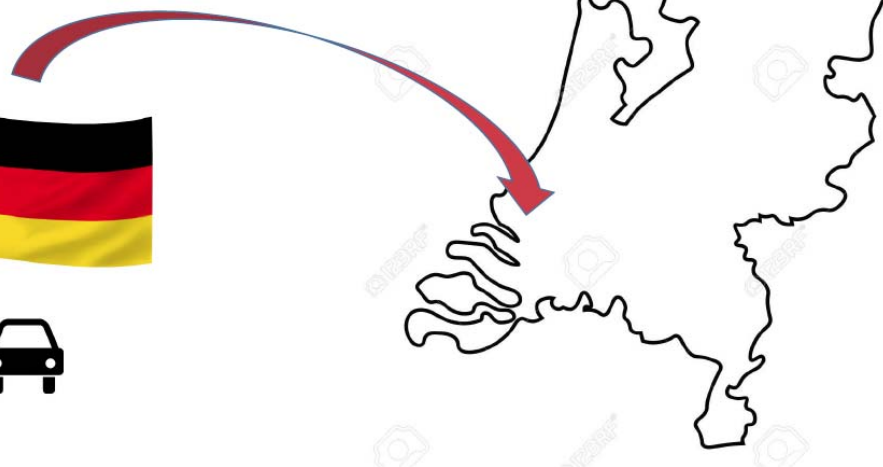

Your road to Rotterdam

250 km, estimated travel time: 3 hrs

[ICE](#), estimated travel time: 3 hrs